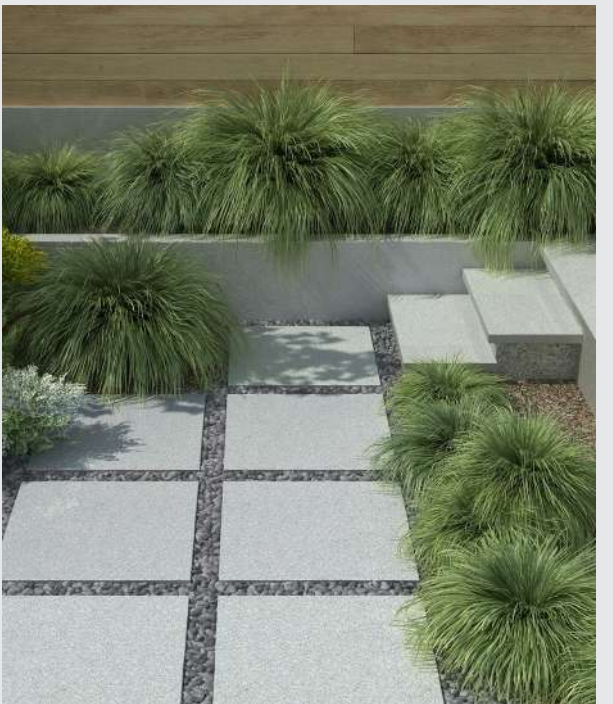

Thousands of years of silence
in the earth's crust the exquisite particles
will inevitably surprise the world